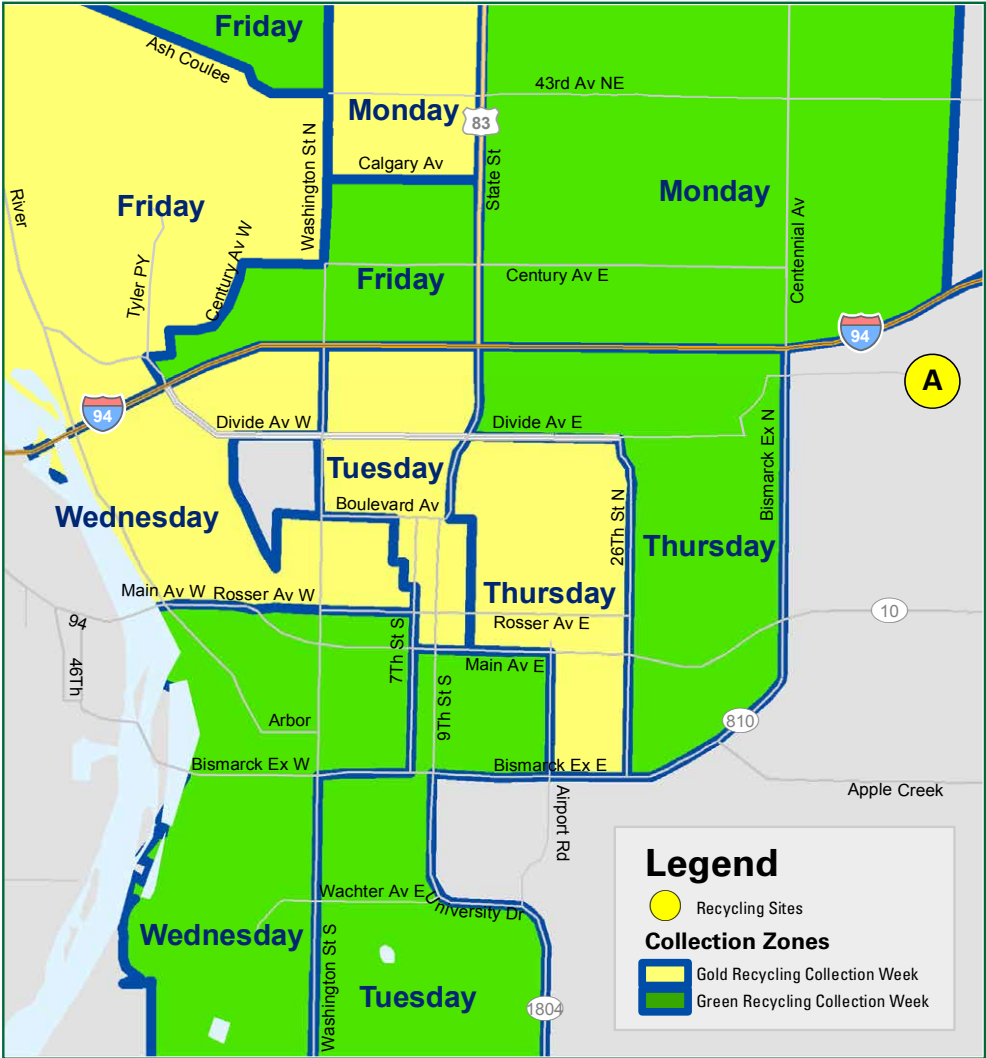

November 2019							December 2019						
S	M	T	W	T	F	S	S	M	T	W	T	F	S
					1	2	1	2	3	4	5	6	7
3	4	5	6	7	8	9	8	9	10	11	12	13	14
10	11	12	13	14	15	16	15	16	17	18	19	20	21
17	18	19	20	21	22	23	22	23	24	25	26	27	28
24	25	26	27	28	29	30	29	30	31				

Spring and Fall Clean-up Weeks

Spring - April 29 - May 2, 2019

Fall - September 23-26, 2019

For further information, please contact Waste Management at (888) 960-0008 or email: wmeservice@wm.com

Bismarck Service Collection Zones 2019

Recycling will continue to be collected every other week on either the Green or Gold weeks based on where you live. See the Collection Calendar on the inside of this brochure.

Recycling Drop Site Locations