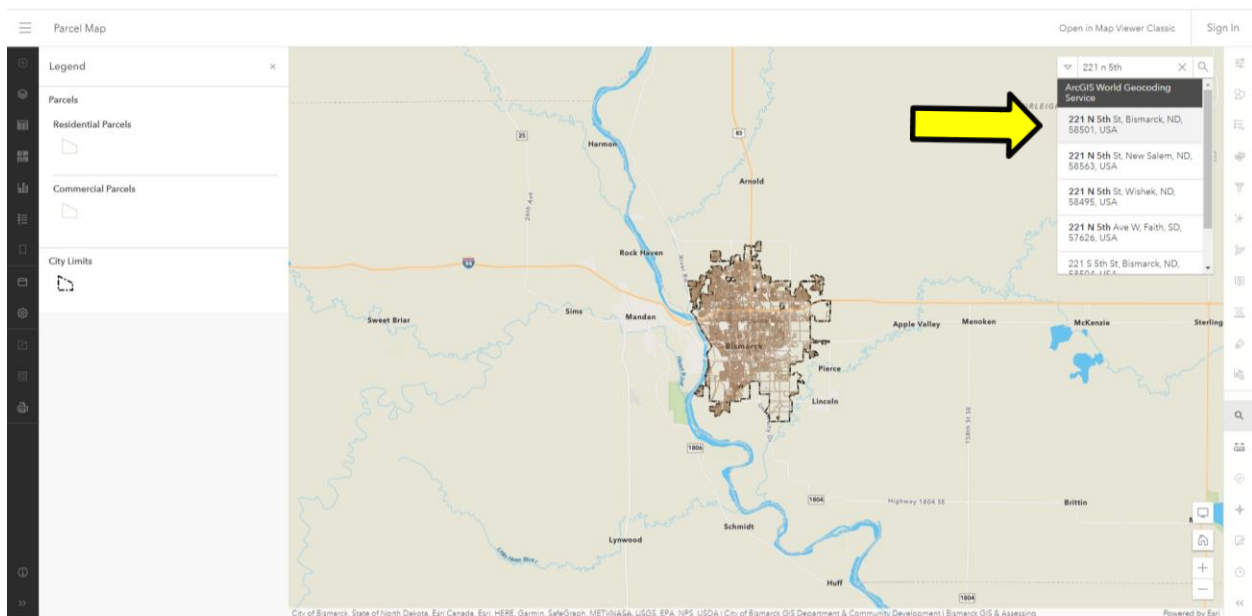

The first time you use the map, it prompts you about the viewer. You will want to click the "open in new map viewer" banner. The property information will not show up properly otherwise.

Open in new Map Viewer 

This map includes configurations that are only supported in the new Map Viewer. To get the best experience, open the web map in the new Map Viewer.

OPEN IN NEW MAP VIEWER

NOT RIGHT NOW

If you use bookmarks, this is the time to create your new bookmark.

Use the following as a guide on how to use the map:

Enter a parcel number or the property address in the search box (highlighted in yellow below) on the interactive parcel map. Click the magnifying glass icon in the menu down the right side of the screen to get the search box open. You may also use part of the address. In our example, we are using 221 N 5th St.

If you don't see your address, add more of the address i.e., 221 (space) N (space) 5TH and the list of options will continue to expand). For best results, select the address from the list.

The map will take you to that area on the map and it will give you a search result data window.