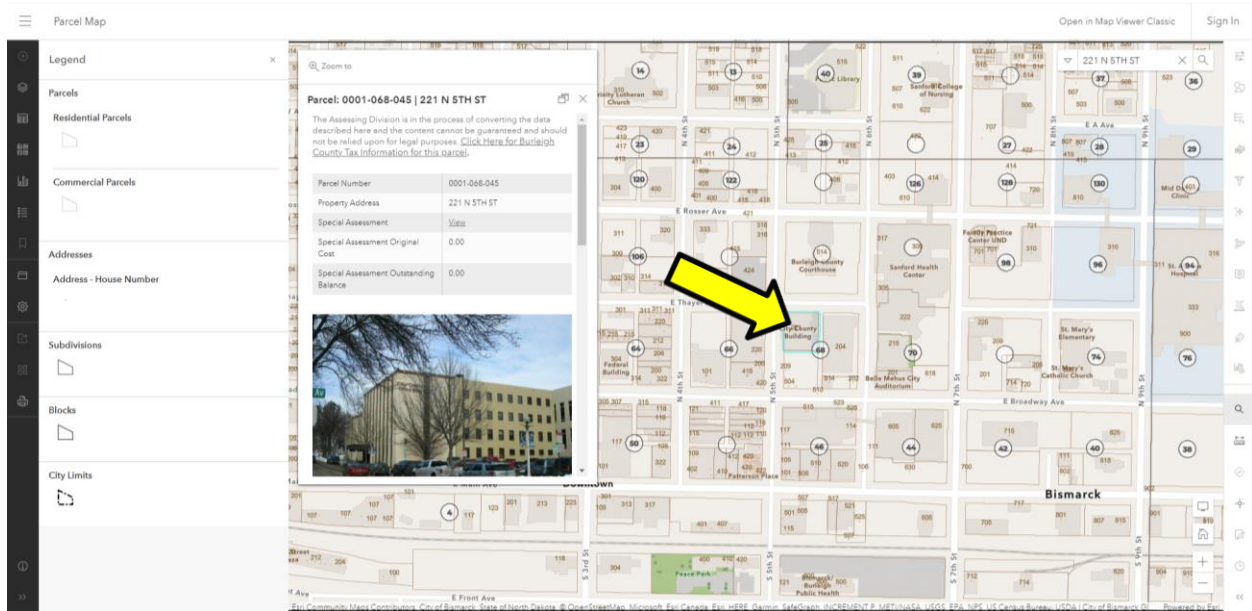

Use the following as a guide on how to use the map:

Enter a parcel number or the property address in the search box (highlighted in yellow below) on the interactive parcel map. Click the magnifying glass icon in the menu down the right side of the screen to get the search box open. You may also use part of the address. In our example, we are using 221 N 5th St.

If you don't see your address, add more of the address i.e., 221 (space) N (space) 5TH and the list of options will continue to expand). For best results, select the address from the list.

The map will take you to that area on the map and it will give you a search result data window.

You can use the Zoom to icon or click within the parcel boundaries to pull up the full version of the property data window.

You can also zoom into any place on the map and click within the parcel boundaries to pull up the full version of the property data window.