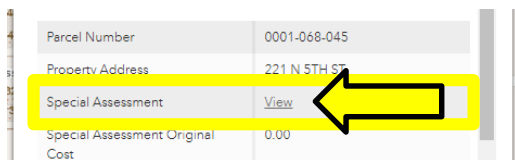

There is a link that will take you to the special assessment information.