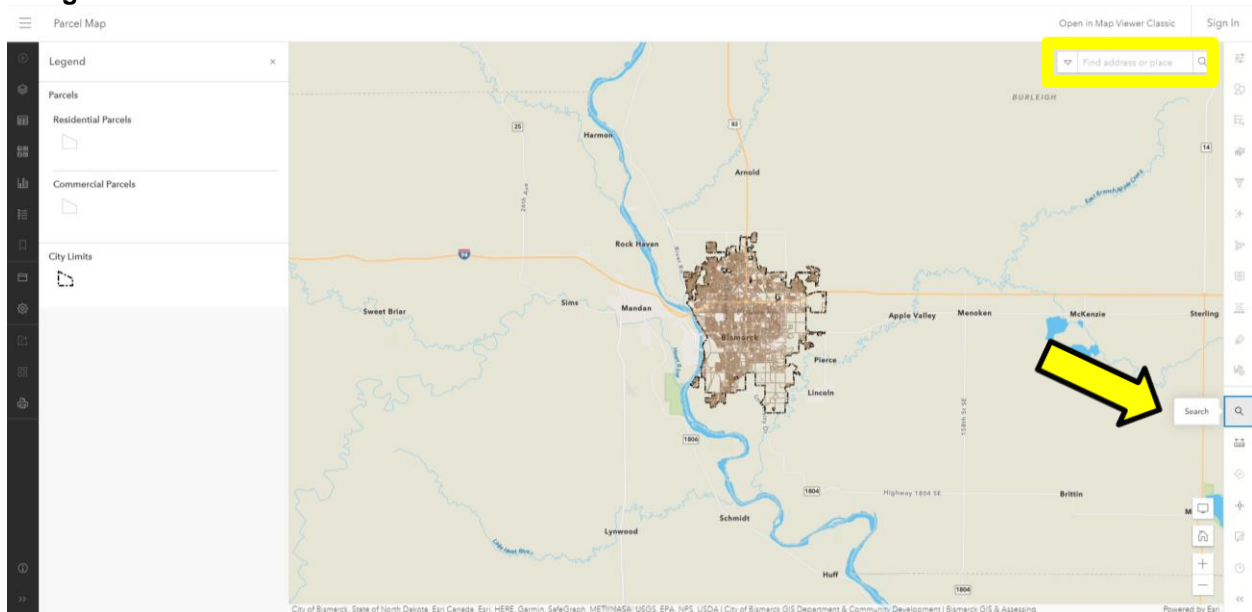

The first time you use the map, it prompts you about the viewer. You will want to click the "open in new map viewer" banner. The property information will not show up properly otherwise.

Open in new Map Viewer 

This map includes configurations that are only supported in the new Map Viewer. To get the best experience, open the web map in the new Map Viewer.

OPEN IN NEW MAP VIEWER

NOT RIGHT NOW

If you use bookmarks, this is the time to create your new bookmark.

Use the following as a guide on how to use the map:

Enter a parcel number or the property address in the search box (highlighted in yellow below) on the interactive parcel map. Click the magnifying glass icon in the menu down the right side of the screen to get the search box open. You may also use part of the address. In our example, we are using 221 N 5th St.

If you don't see your address, add more of the address i.e., 221 (space) N (space) 5TH and the list of options will continue to expand). For best results, select the address from the list.

The map will take you to that area on the map and it will give you a search result data window.