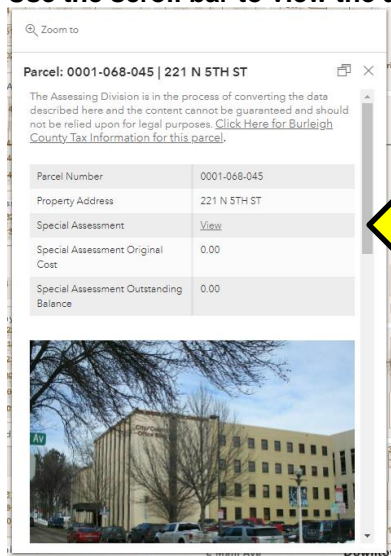

Use the scroll bar to view the available property information.