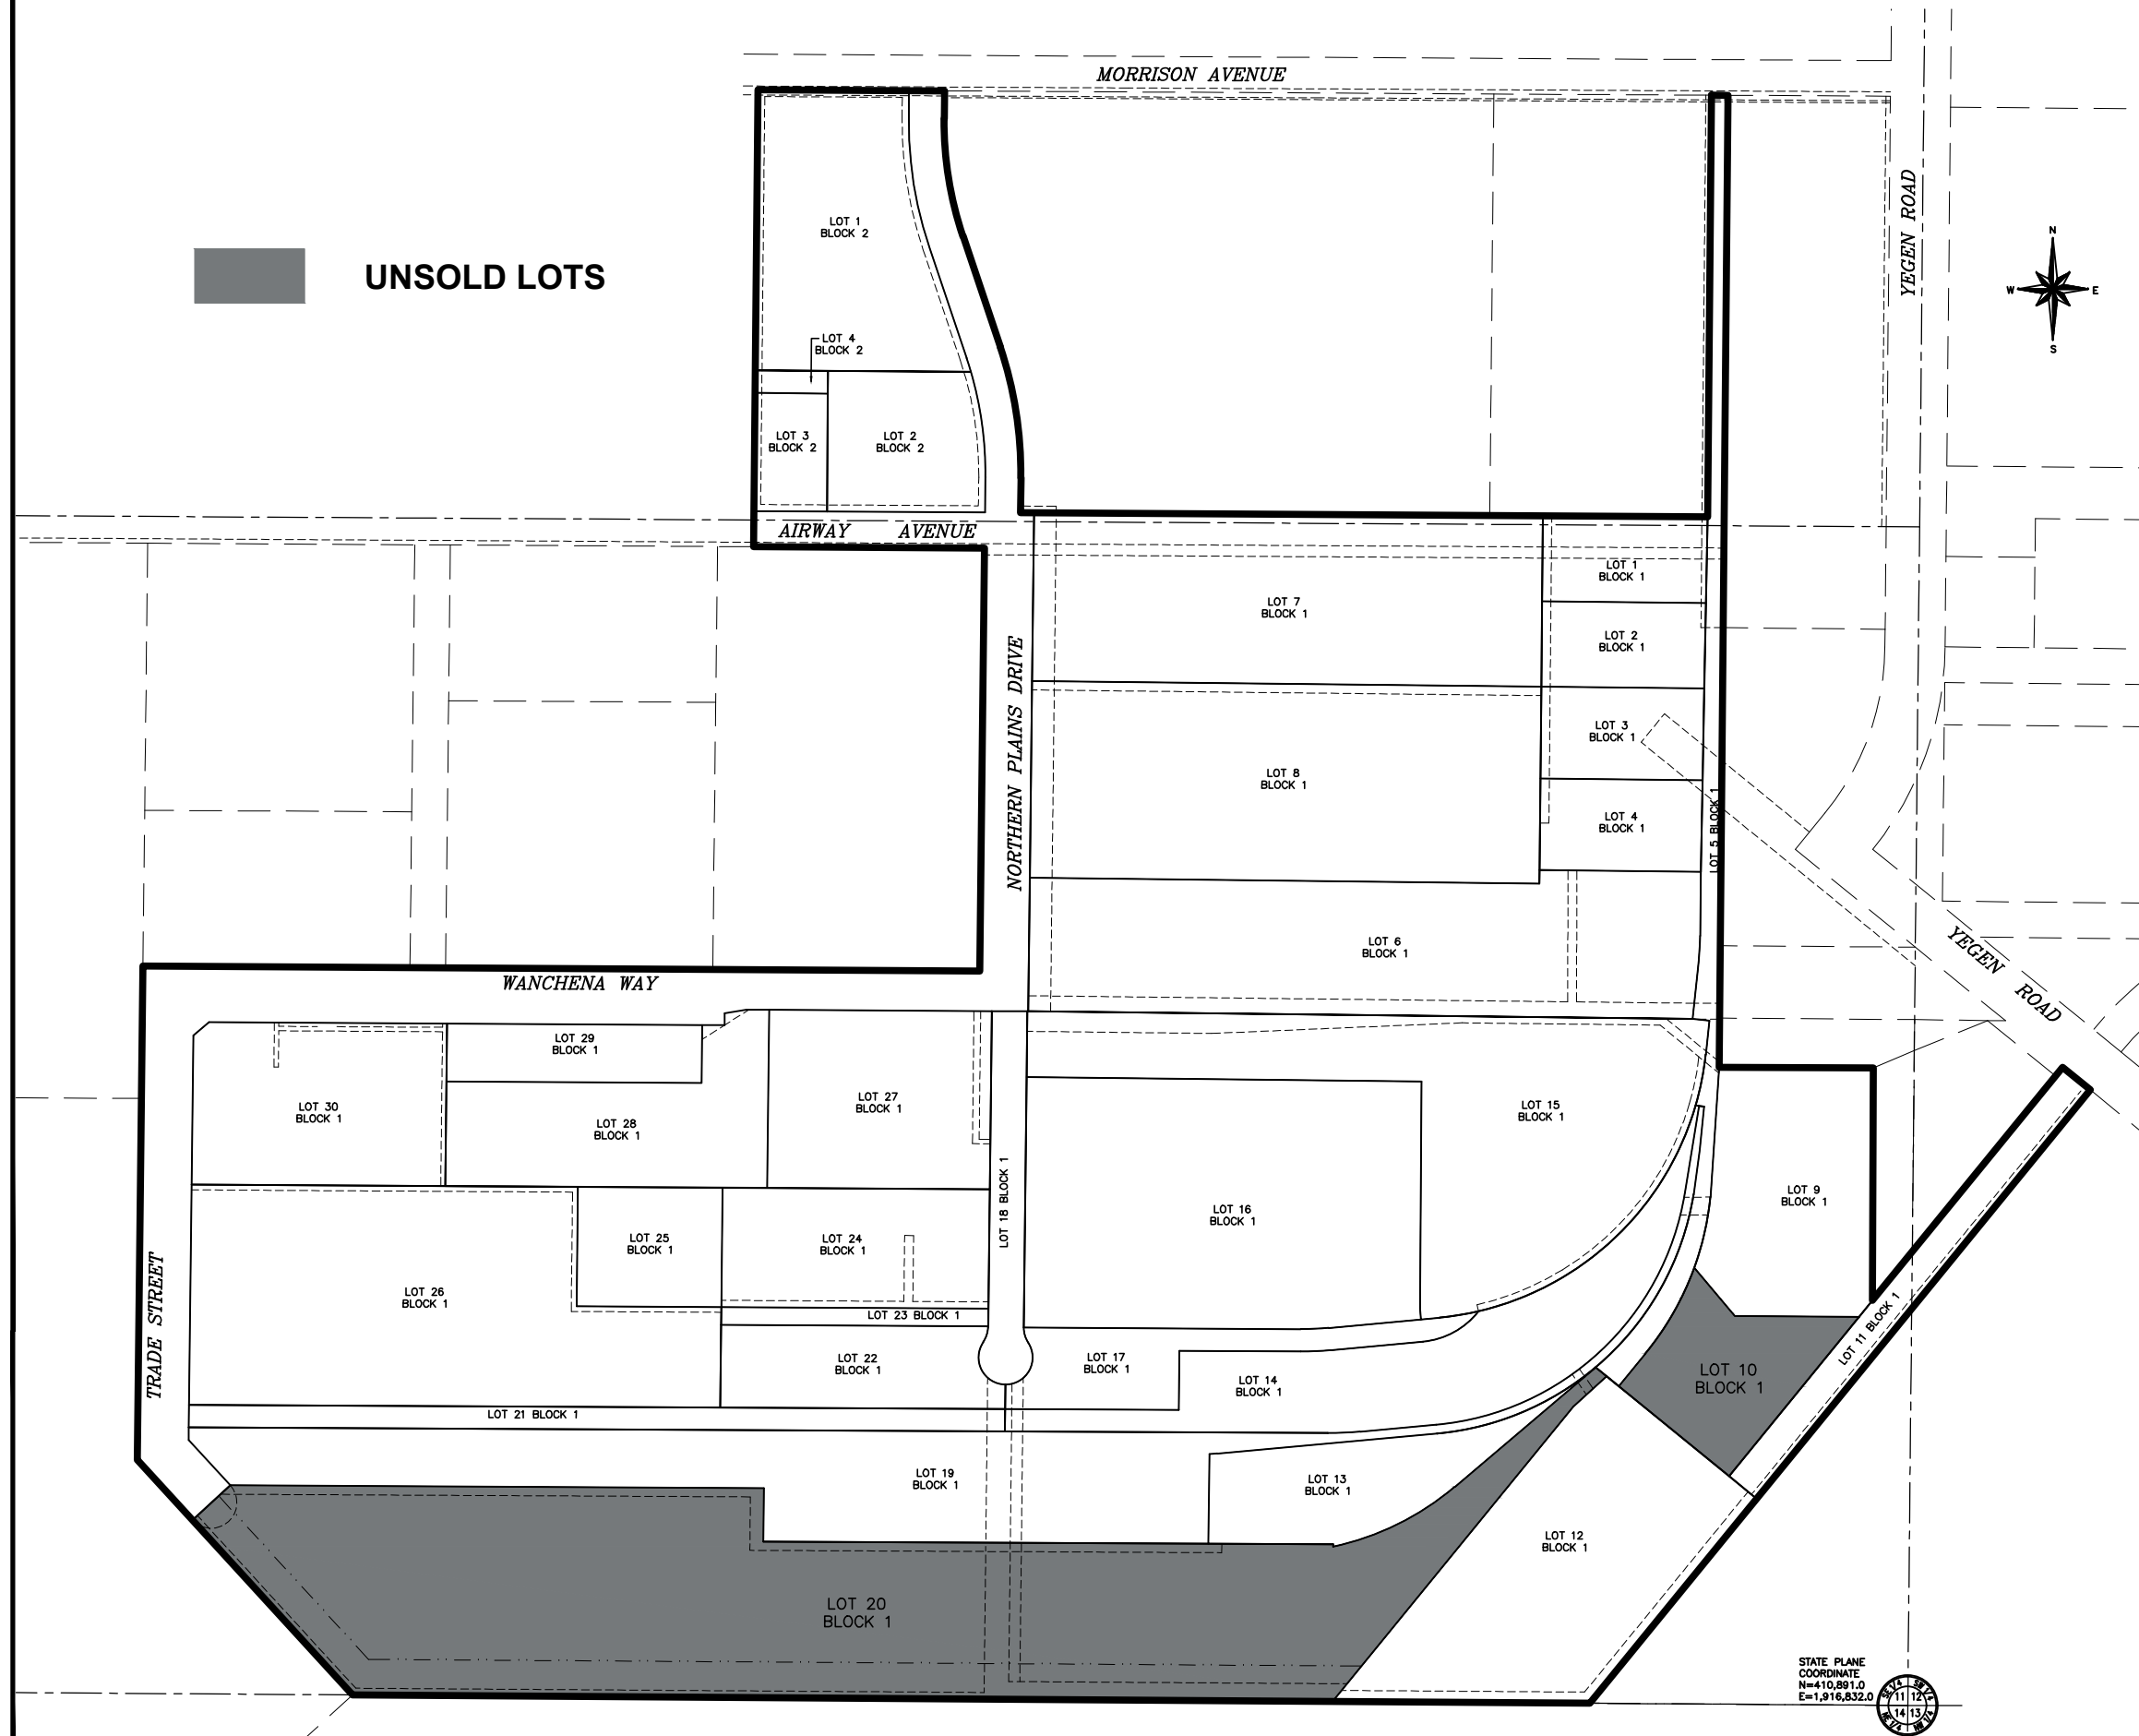

# NORTHERN PLAINS COMMERCE CENTRE SECOND ADDITION

 **UNSOLD LOTS**

STATE PLANE  
COORDINATE  
N=410,891.0  
E=1,916,832.0