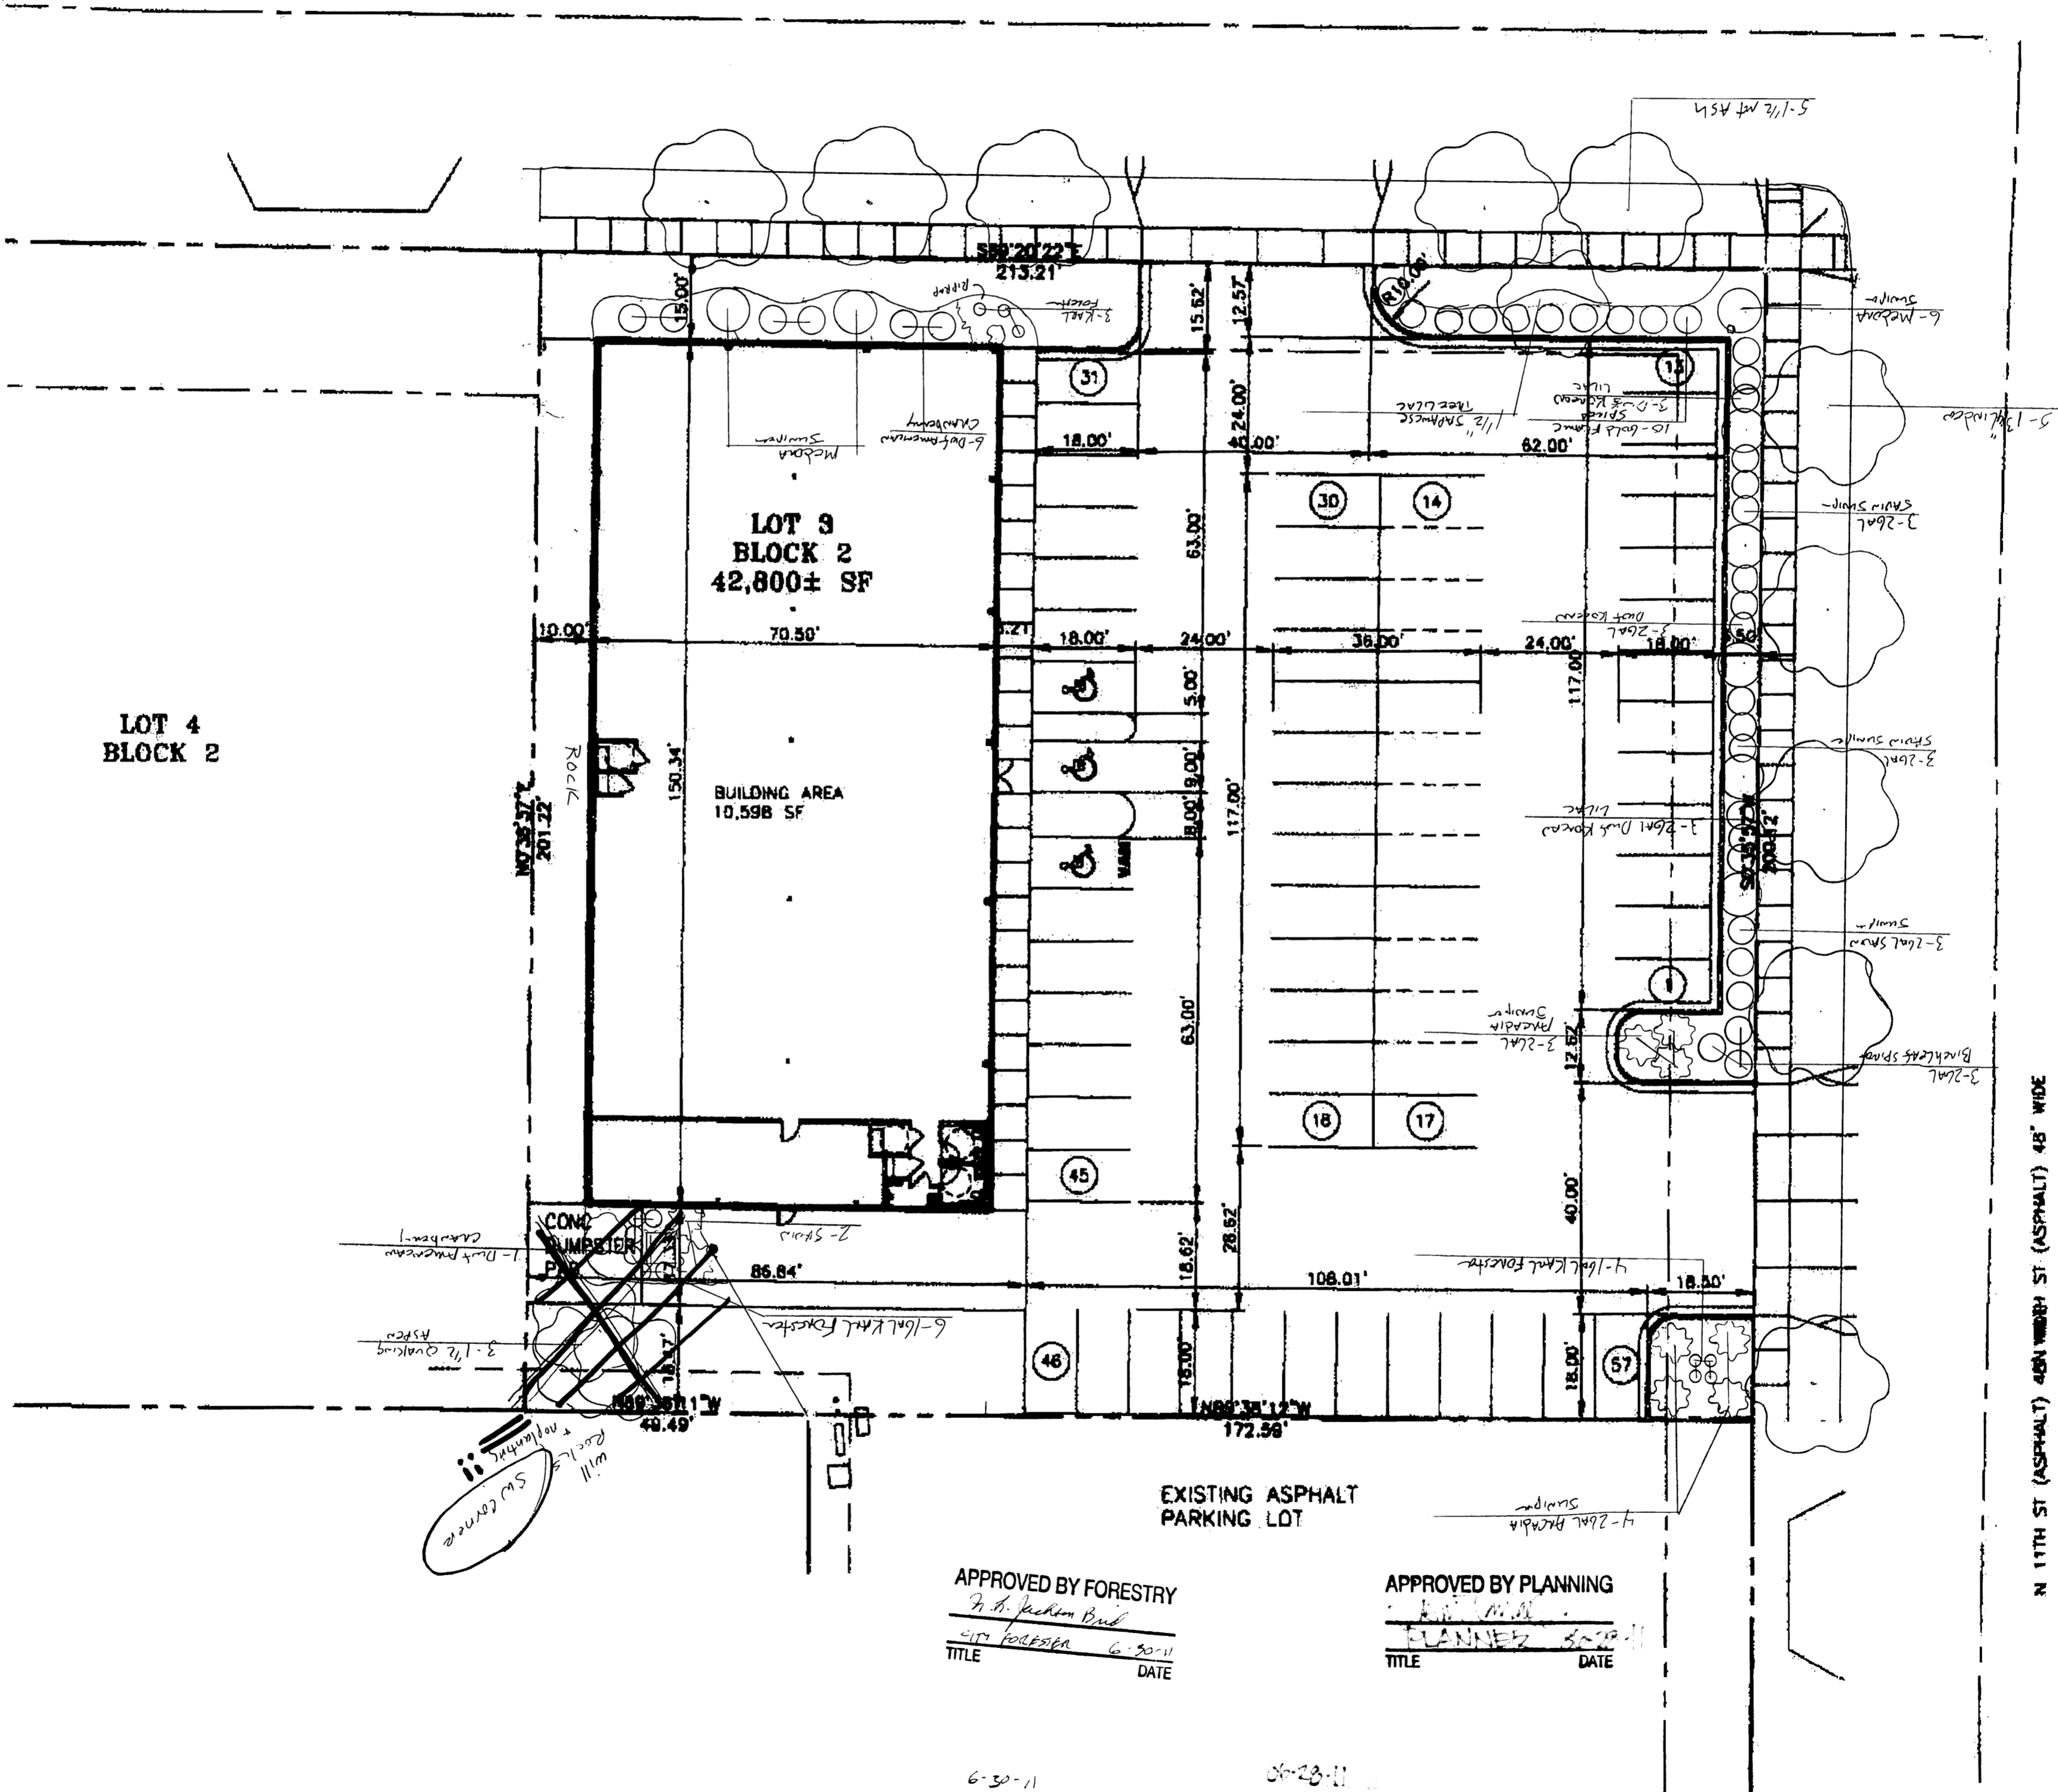

RCC Western Store
 3134 N. 11th St
 Bismarck
 Owner: Hank Albers

WEISS AVE (ASPHALT) 48' WIDE

N 11TH ST (ASPHALT) 48' WIDE

GRAPHIC SCALE

Drawing name: F:\17000\17745 Hank Albers Retail\Auto-Cad\Plan Set\17745-000 Hank retail plan set.dwg
 Plot date: 07/19/2010 10:53:00
 Plot by: M9600560
 Plot scale: 0.02
 Plot name: 002
 Plot size: 17745-000 Hank retail plan set.dwg
 Plot date: 07/19/2010 10:53:00
 Plot by: M9600560