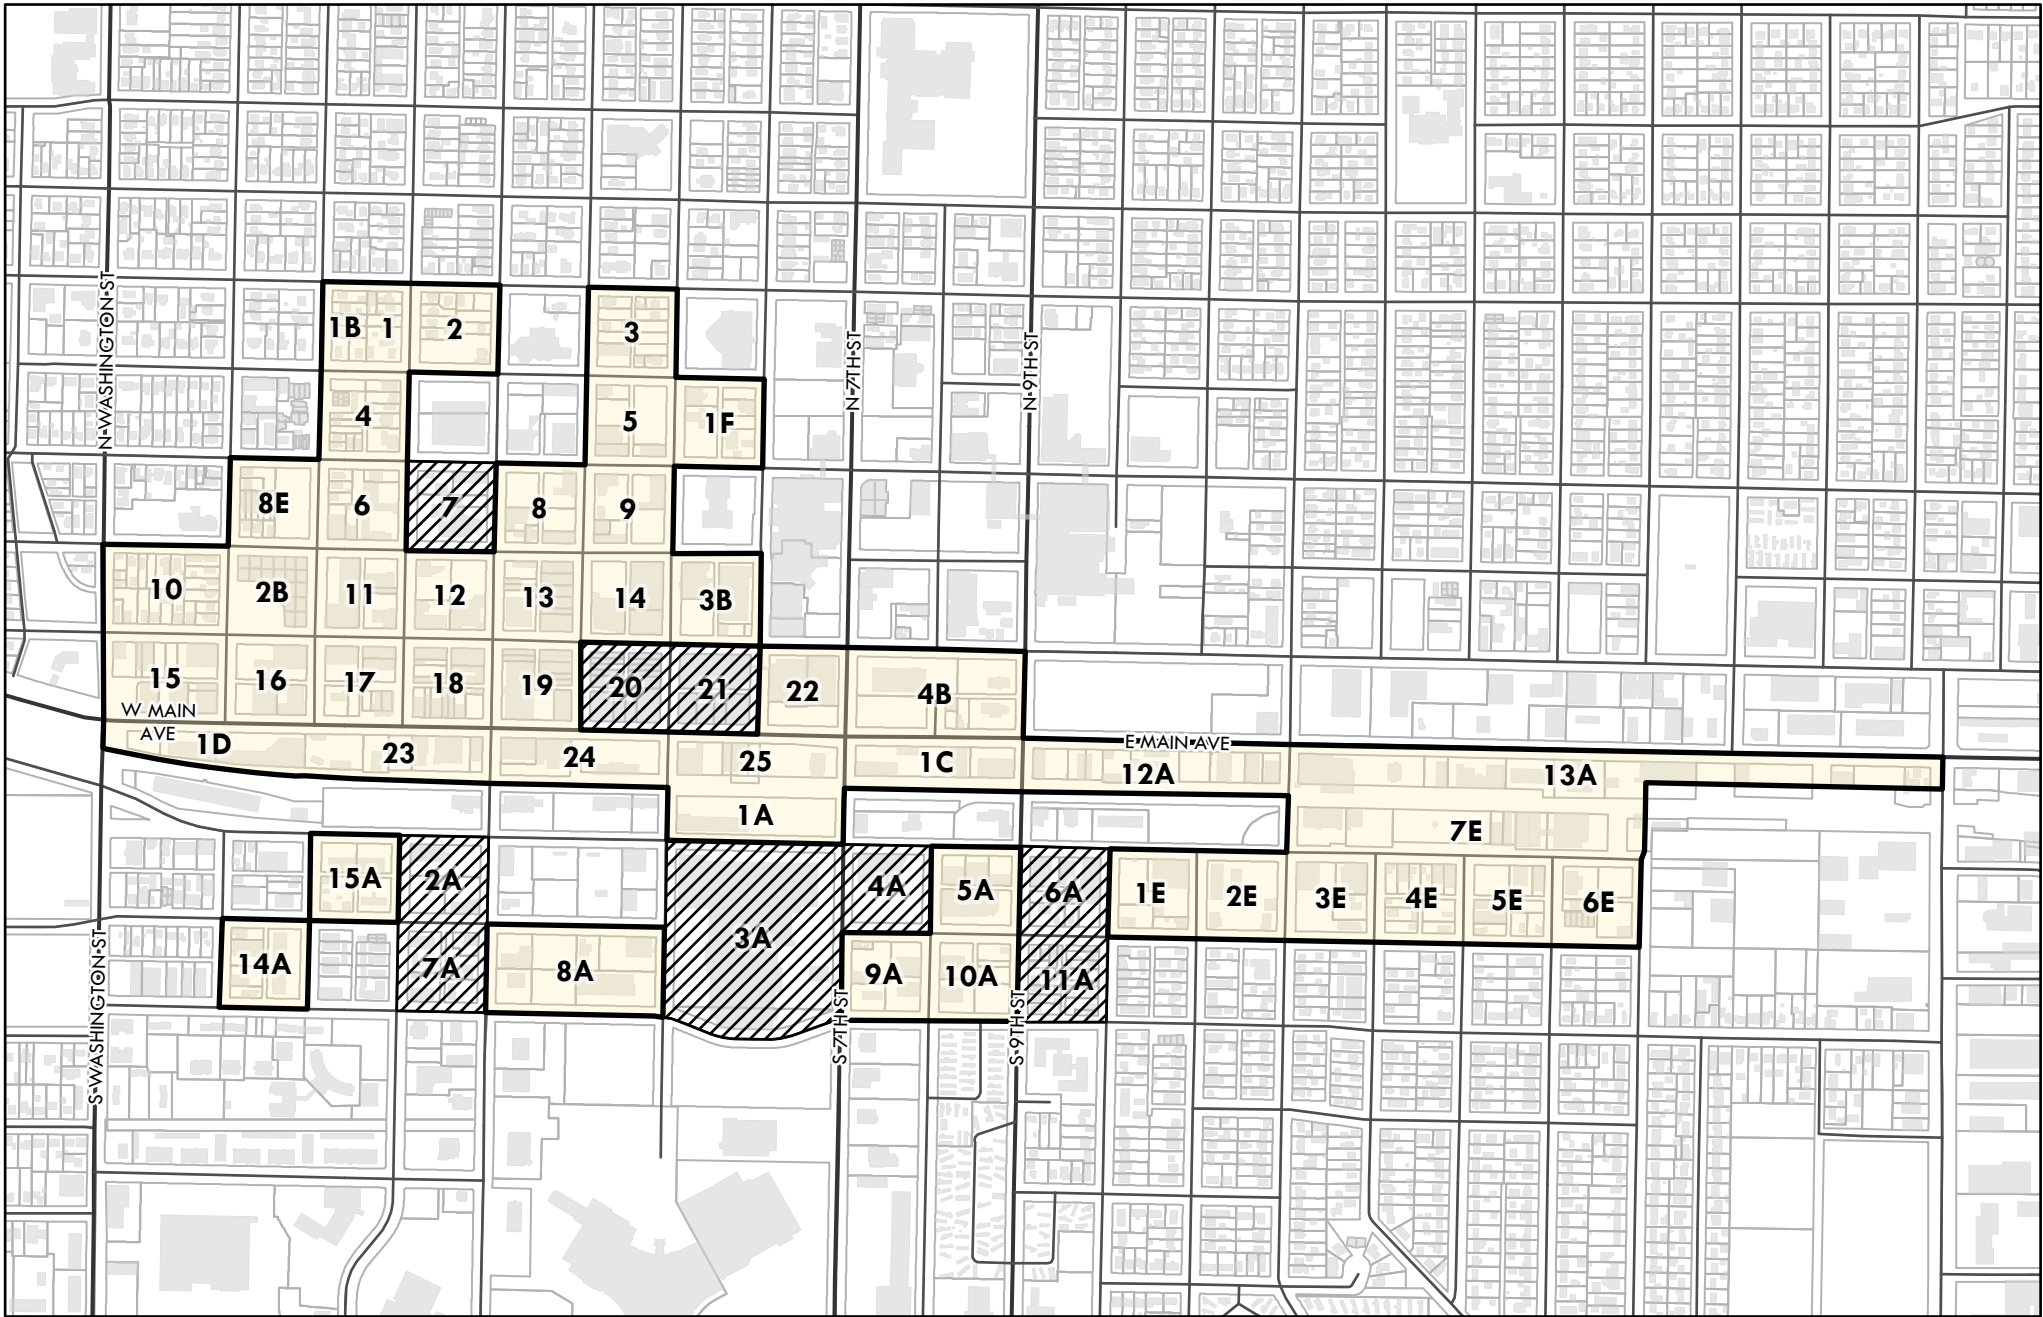

Appendix B: Map of Renaissance Zone Boundaries

Renaissance Zone Program Boundary

City of Bismarck
Community Development Dept. - Planning Division

- Renaissance Zone
- Completed Blocks

This map is for representational use only and does not represent a survey. No liability is assumed as to the accuracy of the data delineated herein.